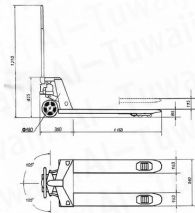

AL-Tuwaijri

Altuwaijri Industrial Equipment co.

Model:

TK 3.0

Description:

HAND PALLET TRUCK

Max Kg	B mm	b mm	D mm	d mm	H mm	H1 mm	h mm	h1 mm	L mm	l mm	a °	G Kg
3000	540	163	180	80	1210	425	85	115	1150	360	105	72