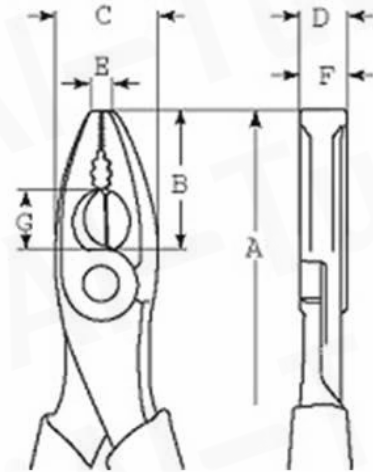

AL-Tuwaijri

Altuwaijri Industrial Equipment co.

Model:

2628 G-160

Description:

COMBINATION PLIER

A	B	C	D	E	F	G	Cutting Diameter	Weight
mm	mm	mm	mm	mm	mm	mm		
160	33	23	10.5	3.5	10.5	12	1.8	190

Code Reference: **BAH-0526**