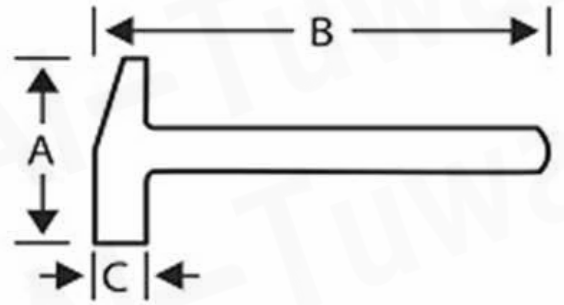

AL-Tuwaijri

Altuwaijri Industrial Equipment co.

Model:
481-200

Description:
GERMAN DIN HAMMER

- German DIN Locksmith's hammer for use on metal
- Handle of first class genuine ash, straight grained, without knots

A	B	C	Head Weight	Weight
mm	mm	mm		
95	260	19	200	260

Code Reference: **BAH-0588**

Riyadh Branch

Tel.No+966 11 44 66 222
Email: trust@al-tuwaijri.com

Jeddah Branch

Tel.No +966 12 687 9999
Email: trust2@al-tuwaijri.com