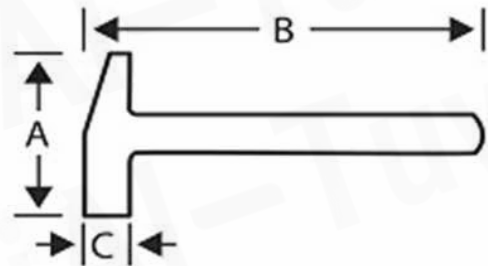

AL-Tuwaijri

Altuwaijri Industrial Equipment co.

Model:

481-400

Description:

GERMAN DIN HAMMER

- German DIN Locksmith's hammer for use on metal
- Handle of first class genuine ash, straight grained, without knots

A	B	C	Head Weight	Weight
mm	mm	mm		
112	300	25	400	520

Code Reference: **BAH-0941**

Riyadh Branch

Tel.No+966 11 44 66 222
Email: trust@al-tuwaijri.com

Jeddah Branch

Tel.No +966 12 687 9999
Email: trust2@al-tuwaijri.com