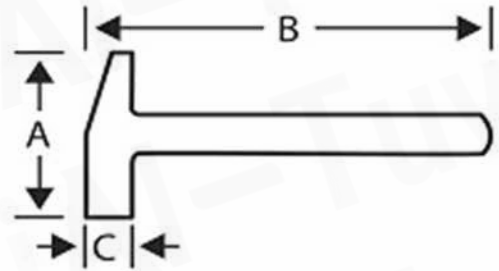

AL-Tuwaijri

Altuwaijri Industrial Equipment co.

Model:
481-800

Description:
GERMAN DIN HAMMER

- German DIN Locksmith's hammer for use on metal
- Handle of first class genuine ash, straight grained, without knots

A	B	C	Head Weight	Weight
mm	mm	mm		
130	350	29	800	980

Code Reference: **BAH-0942**

Riyadh Branch

Tel.No+966 11 44 66 222
Email: trust@al-tuwaijri.com

Jeddah Branch

Tel.No +966 12 687 9999
Email: trust2@al-tuwaijri.com