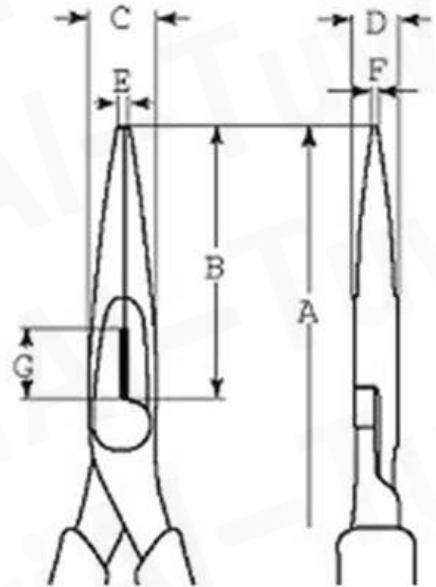

AL-Tuwaijri

Altuwaijri Industrial Equipment co.

Model:

2430 G-160

Description:

SNIPE NOSE PLIER W/ CUTTING EDGE

| A | B | C | D | E | F | G | Weight |
|-----|----|----|----|----|-----|----|--------|
| mm | mm | mm | mm | mm | mm | mm | |
| 160 | 49 | 16 | 8 | 3 | 2.5 | 12 | 160 |