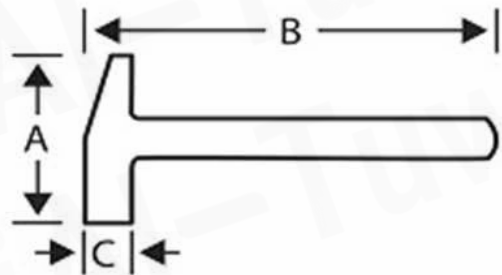

# AL-Tuwaijri

Altuwaijri Industrial Equipment co.

Model:

**481-500**

Description:

**GERMAN DIN HAMMER**

- German DIN Locksmith's hammer for use on metal
- Handle of first class genuine ash, straight grained, without knots

| A   | B   | C  | Head Weight | Weight |
|-----|-----|----|-------------|--------|
| mm  | mm  | mm |             |        |
| 118 | 300 | 27 | 500         | 620    |

Code Reference: **BAH-1135**

**Riyadh Branch**