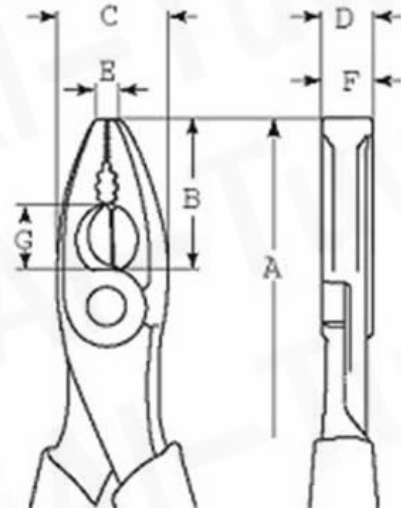

AL-Tuwaijri

Altuwaijri Industrial Equipment co.

Model:

2628 G-200IP

Description:

COMBINATION PLIER

A	B	C	D	E	F	G	Cutting Diameter	Weight
mm	mm	mm	mm	mm	mm	mm		
200	39	27	12	4.5	12	16	2.5	300

Code Reference: **BAH-1137**