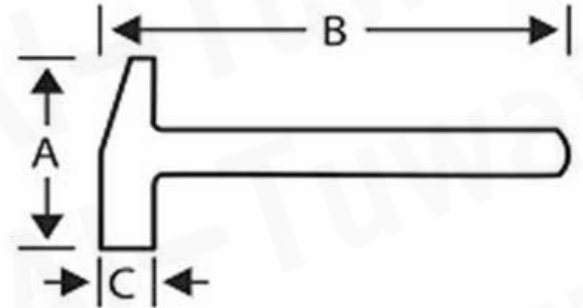

AL-Tuwaijri

Altuwaijri Industrial Equipment co.

Model:

481-100

Description:

GERMAN DIN HAMMER

- German DIN Locksmith's hammer for use on metal
- Handle of first class genuine ash, straight grained, without knots

A	B	C	Head Weight	Weight
mm	mm	mm		
82	260	15	100	160

Code Reference: **BAH-1347**

Riyadh Branch

Tel.No+966 11 44 66 222
Email: trust@al-tuwaijri.com

Jeddah Branch

Tel.No +966 12 687 9999
Email: trust2@al-tuwaijri.com