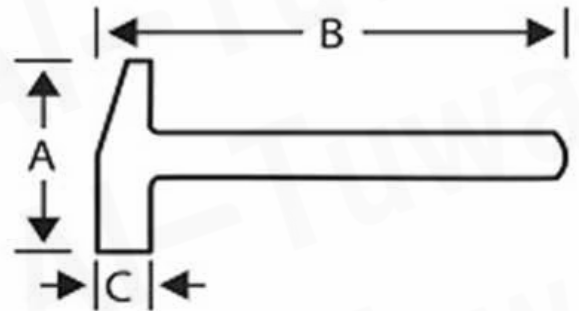

## 481-300

Description:

### GERMAN DIN HAMMER

- German DIN Locksmith's hammer for use on metal
- Handle of first class genuine ash, straight grained, without knots

A	B	C	Head Weight	Weight
mm	mm	mm		
105	300	23	300	420

Code Reference: **BAH-1348**