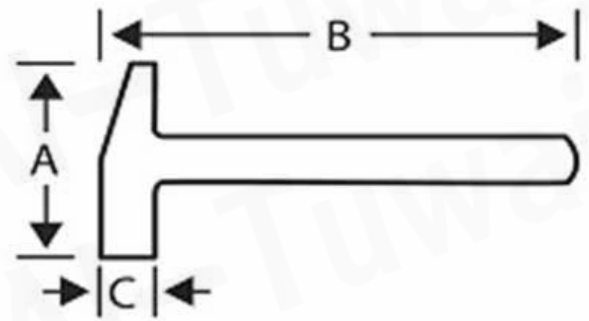

# AL-Tuwaijri

Altuwaijri Industrial Equipment co.

Model:

**481-1000**

Description:

**GERMAN DIN HAMMER**

- German DIN Locksmith's hammer for use on metal
- Handle of first class genuine ash, straight grained, without knots

A	B	C	Head Weight	Weight
mm	mm	mm		
135	350	36	1000	1180

Code Reference: **BAH-1349**

**Riyadh Branch**

Tel.No+966 11 44 66 222  
Email: trust@al-tuwaijri.com

**Jeddah Branch**

Tel.No +966 12 687 9999  
Email: trust2@al-tuwaijri.com