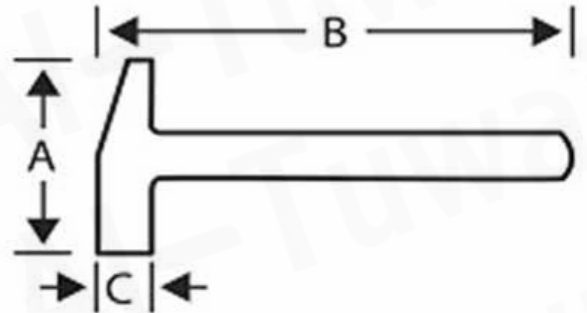

AL-Tuwaijri

Altuwaijri Industrial Equipment co.

Model:

481-1500

Description:

GERMAN DIN HAMMER

- German DIN Locksmith's hammer for use on metal
- Handle of first class genuine ash, straight grained, without knots

A	B	C	Head Weight	Weight
mm	mm	mm		
145	385	42	1500	1700

Code Reference: **BAH-1350**

Riyadh Branch

Tel.No+966 11 44 66 222
Email: trust@al-tuwaijri.com

Jeddah Branch

Tel.No +966 12 687 9999
Email: trust2@al-tuwaijri.com