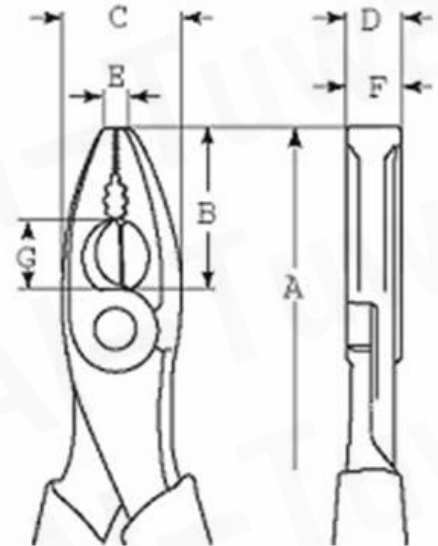

AL-Tuwaijri

Altuwaijri Industrial Equipment co.

Model:

2628 G-200

Description:

COMBINATION PLIER

A	B	C	D	E	F	G	Cutting Diameter	Weight
mm	mm	mm	mm	mm	mm	mm		
200	39	27	12	4.5	12	16	2.5	33

Code Reference: **BAH-1481**