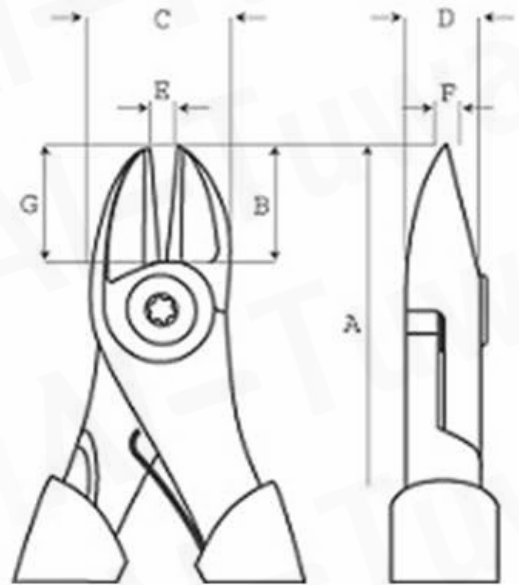

AL-Tuwaijri

Altuwaijri Industrial Equipment co.

Model:

2101G-160

Description:

SIDE CUTTING PLIER

A	B	C	D	E	F	G	Cutting Diameter	Weight
mm	mm	mm	mm	mm	mm	mm		
160	18	21.5	10	2	1.5	18	2	162

Code Reference: **BAH-1531**