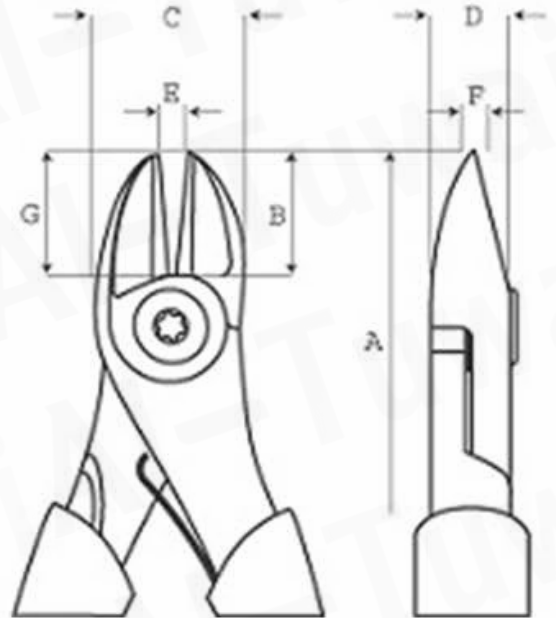

## 2101G-140

Description:

### 14 DRAWER TROLLEY W/ MIS SYSTEM

A	B	C	D	E	F	G	Cutting Diameter	Weight
mm	mm	mm	mm	mm	mm	mm		
140	16	19.5	9	1.5	1.3	16	1.8	126

Code Reference: **BAH-1667**

**Riyadh Branch**

Tel.No+966 11 44 66 222  
Email: trust@al-tuwaijri.com