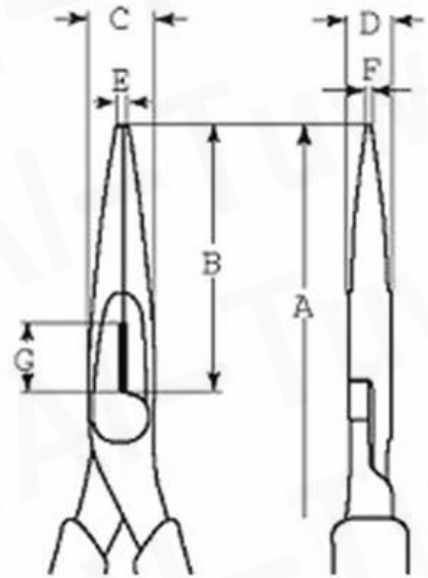

AL-Tuwaijri

Altuwaijri Industrial Equipment co.

Model:

2430 G-140IP

Description:

SNIPE NOSE CUTTING CHROME

A	B	C	D	E	F	G	Weight
mm	mm	mm	mm	mm	mm	mm	g
140	39	15	8	2.5	2	12	120

Code Reference: **BAH-2332**