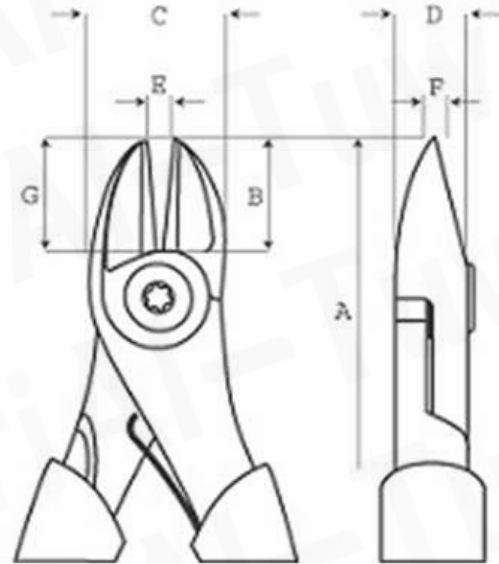

AL-Tuwaijri

Altuwaijri Industrial Equipment co.

Model:

2101G-125

Description:

SIDE CUTTING PLIER

A	B	C	D	E	F	G	Cutting Diameter	Weight
mm	mm	mm	mm	mm	mm	mm		
125	14	17.5	8	1	1.2	14	1.6	105

Code Reference: **BAH-2334**