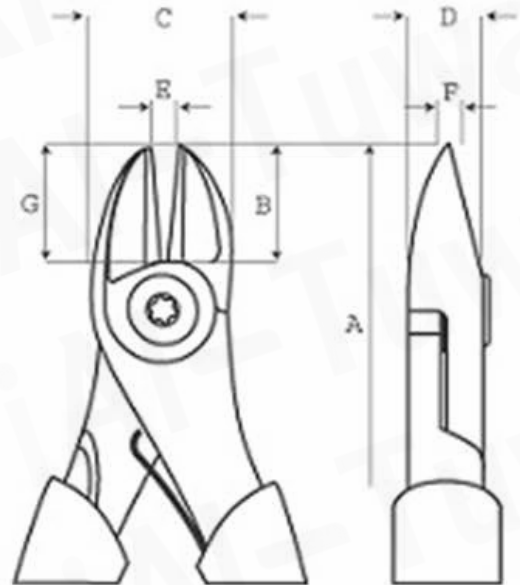

AL-Tuwaijri

Altuwaijri Industrial Equipment co.

Model:

2101G-200IP

Description:

SIDE CUTTING PLIER

A	B	C	D	E	F	G	Cutting Diameter	Weight
mm	mm	mm	mm	mm	mm	mm		
200	22	25.5	11	2.5	1.5	22	2.5	304

Code Reference: **BAH-2517**