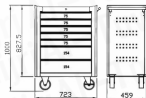

AL-Tuwaijri

Altuwaijri Industrial Equipment co.

Model:

AT7071B-230

Description:

TOOL SET IN MIRROR FINISH W. 7 DRAWER TOOL TROLLEY

- •MIS system – One time one drawer can be opened only. Design for safety consideration.

- •Plastic drawer handle design.

- •Auto Returning Ball Bearing Slide for smooth opening and closing.

- •Drawer Capacity: 45 Kgs per drawer

- •5" x 2" TPR Casters for easy moving without noise.