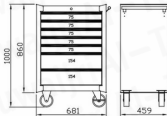

AL-Tuwaijri

Altuwaijri Industrial Equipment co.

Model:

AT7071B-195

Description:

TOOLSET IN MIRROR FINISH W/ 7-DRAWER TOOL TROLLEY

DRAWER	ITEM NO	ITEM NAME
1st Drawer	00001	1/4" Dr. Metric Socket Set
	00003	1/2" Dr. Metric Socket Set
	00017	1/2" Dr. Deep Socket Set
2nd Drawer	00002	3/8" Dr. Metric Socket Set
	00016	3/8" Dr. Deep Socket Set
3rd Drawer	00006	Metric Combination Wrench Set
	00005	7 Pcs Go-Through Screwdriver Set
	00020	2 way T-Handle Hex Key
	00021	2 way T-Handle Torx Key
4th Drawer	00025	Circlip Plier Set
	00009	4 Pcs Plier Set
	00013	Hammer & Punch Set

4th Drawer

Code Reference: **BOXO-0003**

Riyadh Branch

Tel.No+966 11 44 66 222

Email: trust@al-tuwaijri.com

Jeddah Branch

Tel.No+966 12 687 9999

Email: trust2@al-tuwaijri.com

Dammam Branch

Tel.No+966 13 838 8880

Email: trust3@al-tuwaijri.com