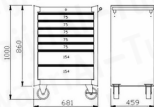

AL-Tuwaijri

Altuwaijri Industrial Equipment co.

Model:

ELT7071B

Description:

7 DRAWER TROLLEY W/ QUICK LOCK

Code Reference: **BOXO-0212**

Riyadh Branch