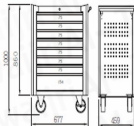

#### SPECIFICATIONS

Made in	Taiwan
Model	MIT7081B
Height	1000 mm
Width	677 mm
Depth	459 mm
WEIGHT	68.5 kg
Drawers	8
Colour	Blue

Code Reference: **BOXO-0395**

Riyadh Branch

Tel.No+966 11 44 66 222  
Email: trust@al-tuwaijri.com