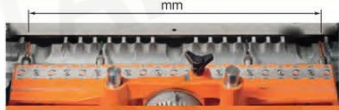

AL-Tuwaijri

Altuwaijri Industrial Equipment co.

Model: **BORING SYSTEM 21**

Description: **BORING MACHINE**

N 21 (N 10 + N 11)

32 mm

640 mm

MAX

65 mm

N 3

MIN
MAX

X 960 mm
Y 3000 mm
Z 50 mm

60 mm

N 1

HP 2 - kW 1,5
RPM 2800

Ø 80 mm