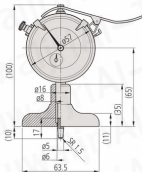

# AL-Tuwaijri

Altuwaijri Industrial Equipment co.

Model:

**7211**

Description:

**DIAL DEPTH GAGE**

- Wide probing range is available with the supplied extension rod.
- Bottom surface of the base is hardened, ground and lapped for highest degree of flatness.

No.	7211
Range	0-200mm
Graduation	0.01mm
Accuracy	±15µm
Base	63.5 x 16mm
Contact Point	Carbide tipped ball point
Stroke	10mm
Extension rod	5 pcs. (10, 20, 30, 100mm)
Measuring Force	1.4N
Flatness of base face	5µm