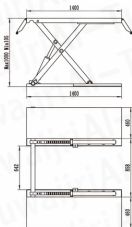

AL-Tuwaijri

Altuwaijri Industrial Equipment co.

Model:

QJY-P-30

Description:

PORTABLE SCISSOR LIFT

- Surface mounted and portable mid-rise scissor lift with 3000 kg lifting capacity.
- 105 mm minimum height, 1000 mm lifting height.
- Durable one-piece platform.
- Electrical safety locking system.
- Anti-surge protection.
- Solid base frame design.

SPECIFICATIONS

Lifting capacity	3000 kg
Lifting height	1000 mm
Platform length	1400 mm - 1910 mm
Lifting time	30 - 50s
Power of motor	2.2 KW

Code Reference: **TIMG-0011**

Riyadh Branch

Tel.No+966 11 44 66 222
Email: trust@al-tuwaijri.com