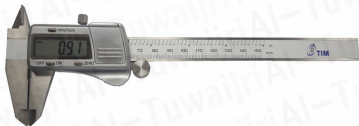

# AL-Tuwaijri

Altuwaijri Industrial Equipment co.

Model:

**E08-150 0-150MM**

Description:

**DIGITAL CALIPER**

#### SPECIFICATIONS

Measuring range	0-150mm / 0-6"
Resolution	0.01mm / 0.0005"
Accuracy	± 0.02mm/0.001" (<100mm) ± 0.03mm/0.001" (>100-200mm)
Repeatability	± 0.01mm/0.0005"
Max. measuring speed	1.5m/sec,60/sec
Measuring system	Linear capacitive measuring system
Display	LCD display
Power	One 1.5V button cell
Working temperature	5~40 C / 41~104 F