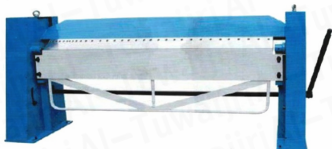

## TSBS2540/1.5

Description:

### TECHNICAL DETAILS

|              |                   |
|--------------|-------------------|
| Length (mm)  | 2540 mm (100")    |
| Thickness    | 1.5mm (16Ga)      |
| Angle        | 0-135°            |
| Packing size | 337 x 72 x 150 cm |
| Weight       | 1250/1400 kg      |